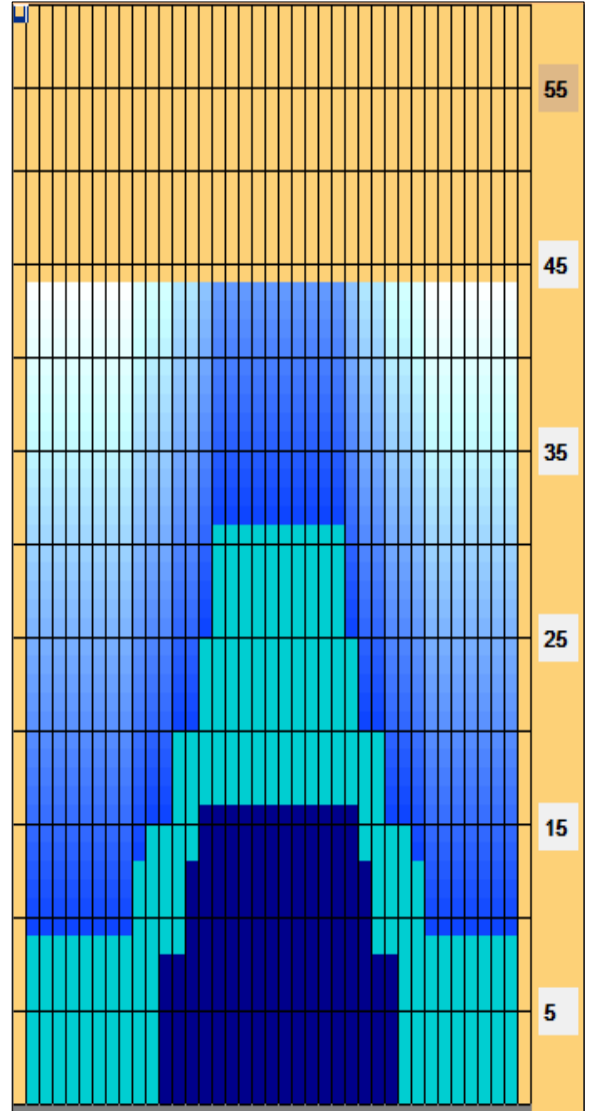

Best Bowling Zličín - Dlouhé mazání

Oil Pattern Distance: 44 Feet	Reverse Brush Drop: 44 Feet	Oil Per Board: 50 uL
Forward Oil Total: 21.8 mL	Reverse Oil Total: 2.9 mL	Volume Oil Total: 24.7 mL
Forward Boards Crossed: 436 Boards	Reverse Boards Crossed: 58 Boards	Total Boards Crossed: 494 Boards

	Start	Stop	Loads	Speed	Crossed	Start	End	Feet	T.Oil
1	2L	2R	8	10	296	0.0	9.9	9.9	14800
2	10L	9R	2	14	44	9.9	13.8	3.9	2200
3	11L	10R	1	14	20	13.8	15.7	1.9	1000
4	13L	12R	2	18	32	15.7	20.8	5.1	1600
5	15L	14R	2	18	24	20.8	25.9	5.1	1200
6	16L	15R	2	18	20	25.9	31.0	5.1	1000
7	2L	2R	0	22	0	31.0	32.0	1.0	0
8	2L	2R	0	26	0	32.0	44.0	12.0	0

	Start	Stop	Loads	Speed	Crossed	Start	End	Feet	T.Oil
1	2L	2R	0	30	0	44.0	16.0	-28.0	0
2	15L	14R	1	22	12	16.0	12.9	-3.1	600
3	14L	13R	2	18	28	12.9	7.8	-5.1	1400
4	12L	11R	1	14	18	7.8	5.9	-1.9	900
5	2L	2R	0	10	0	5.9	0.0	-5.9	0

Conditioner:
Prodigy

TransferType:
Transfer Roller

Forward

Reverse

Combined

Buff

Item	3L-7L:18L-18R	8L-12L:18L-18R	13L-17L:18L-18R	18L-18R:17R-13R	18L-18R:12R-8R	18L-18R:7R-3R
Description	Outside Track:Middle	Middle Track:Middle	Inside Track:Middle	Middle: Inside Track	Middle:Middle Track	Middle:Outside Track
Track Zone Ratio	2.63	2.14	1.15	1.07	1.91	2.63